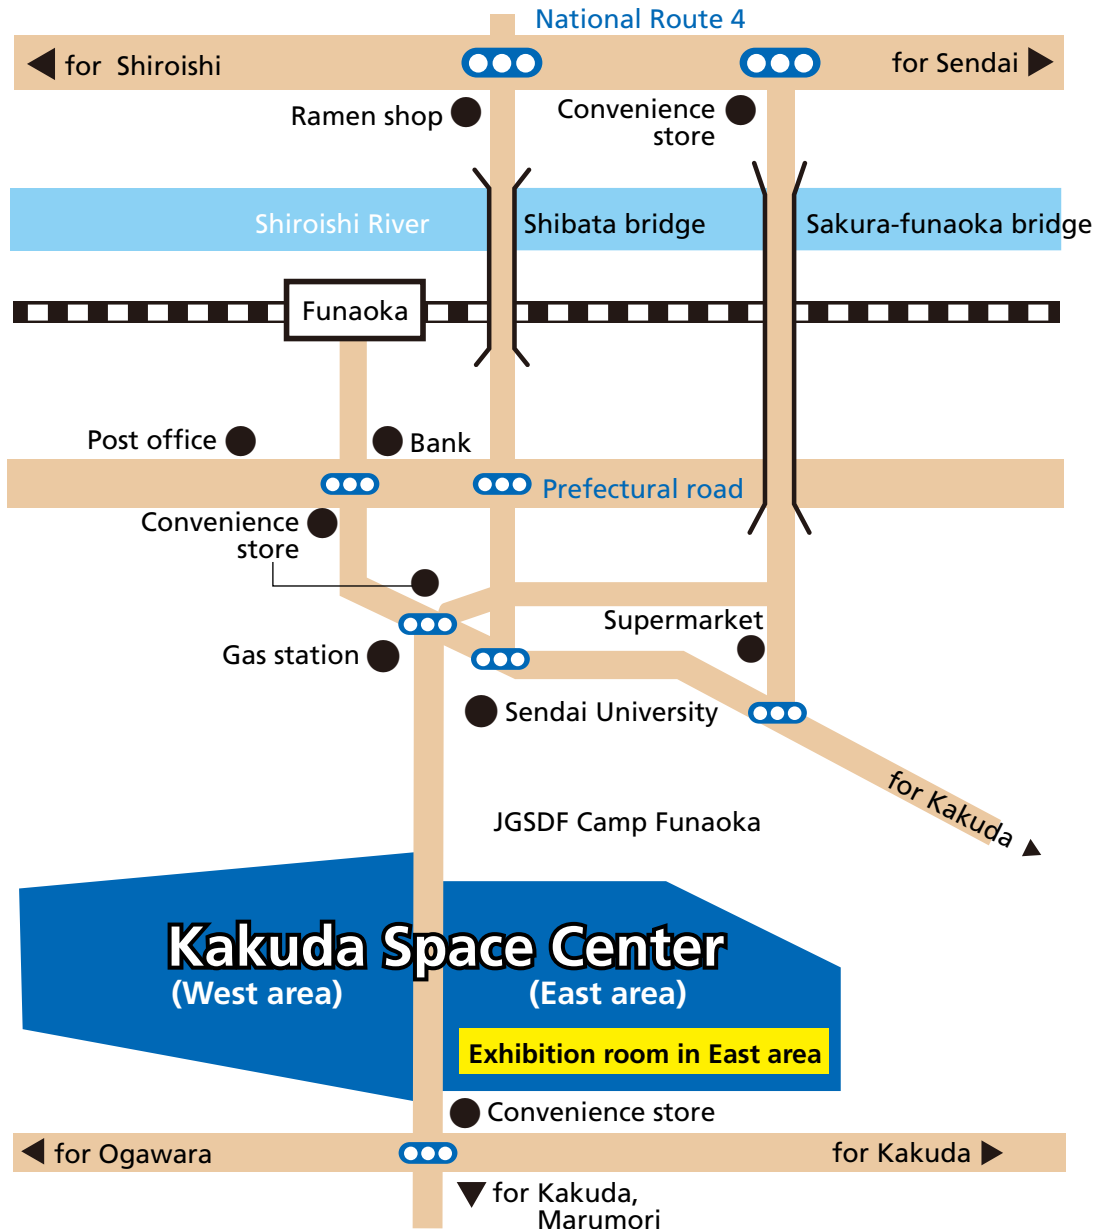

Kakuda Space Center Access

From Tokyo

From "TOKYO" station, take the JR Tohoku Shinkansen to "SENDAI" station (100 min.). From the station, take the JR Tohoku Line to "FUNAOKA" station (30 min.). Taxi from "FUNAOKA" station (about 10 min.).

From "TOKYO" station, take the JR Tohoku Shinkansen, and get off the train at "FUKUSHIMA" station (100 min.). From the station, take the JR Tohoku Line to "FUNAOKA" station (60 min.). Taxi from "FUNAOKA" station (about 10 min.).

By Car

From the Tohoku Expressway "SHIROISHI" Interchange to KSPC, it takes about 30 minutes.