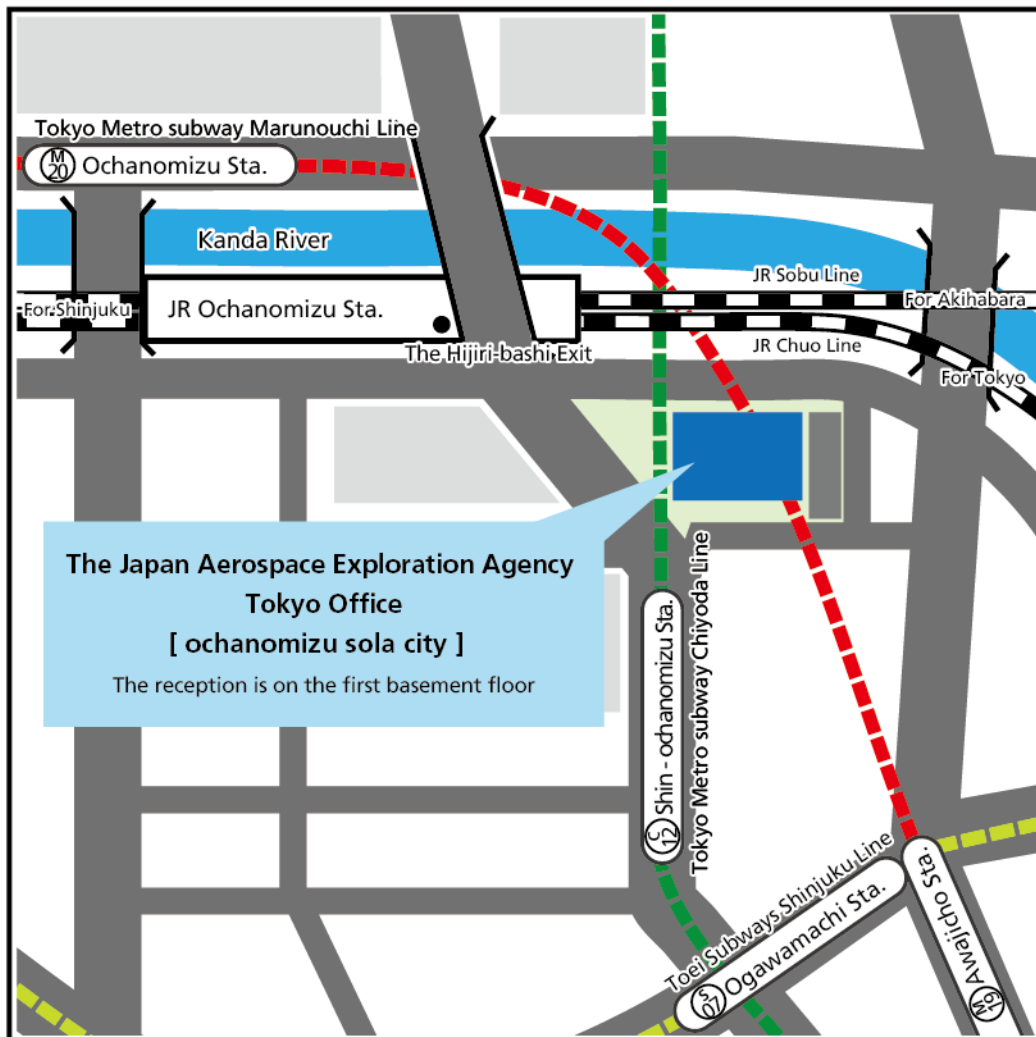

# Tokyo Office ACCESS

---

## [By Train]

- 1-minute walk from JR line "Ochanomizu" station, Hijiribashi Exit.
- Chiyoda line "Shin-ochanomizu" station, walk through accessway.
- 4-minute walk from Marunouchi line "Ochanomizu" station.