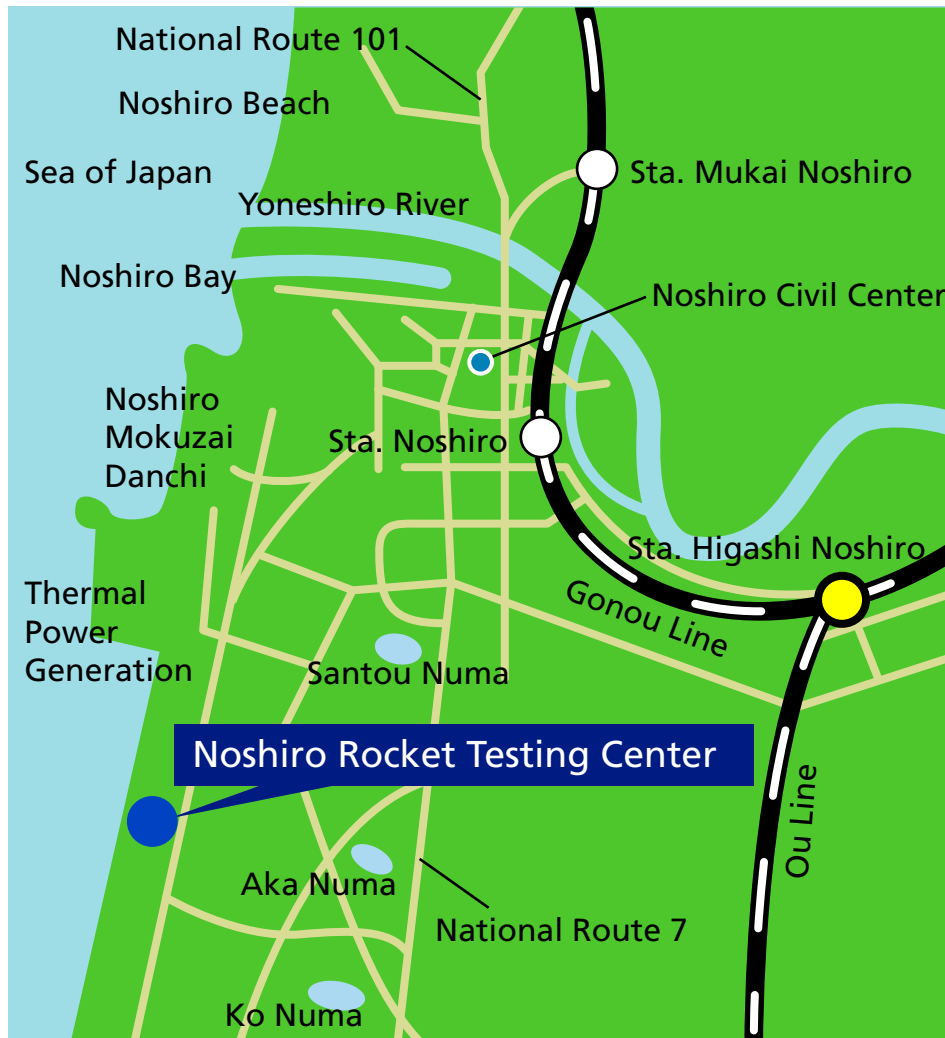

Noshiro Rocket Testing Center ACCESS

By Train

Take the JR Tohoku Shinkansen at "TOKYO" station, then get off the train at "AKITA" station (4 hr. 30 min). Take the JR Ou Line from "AKITA" station to "HIGASHI NOSHIRO" station (65 min.). Taxi from "HIGASHI NOSHIRO" station to NTC (20 min.).

By Air

From Haneda Airport to Odate Noshiro Airport (65 min.). Take the Limousine Bus from Odate Noshiro Airport to Noshiro (60 min.). Taxi from Noshiro to NTC (15 min.).