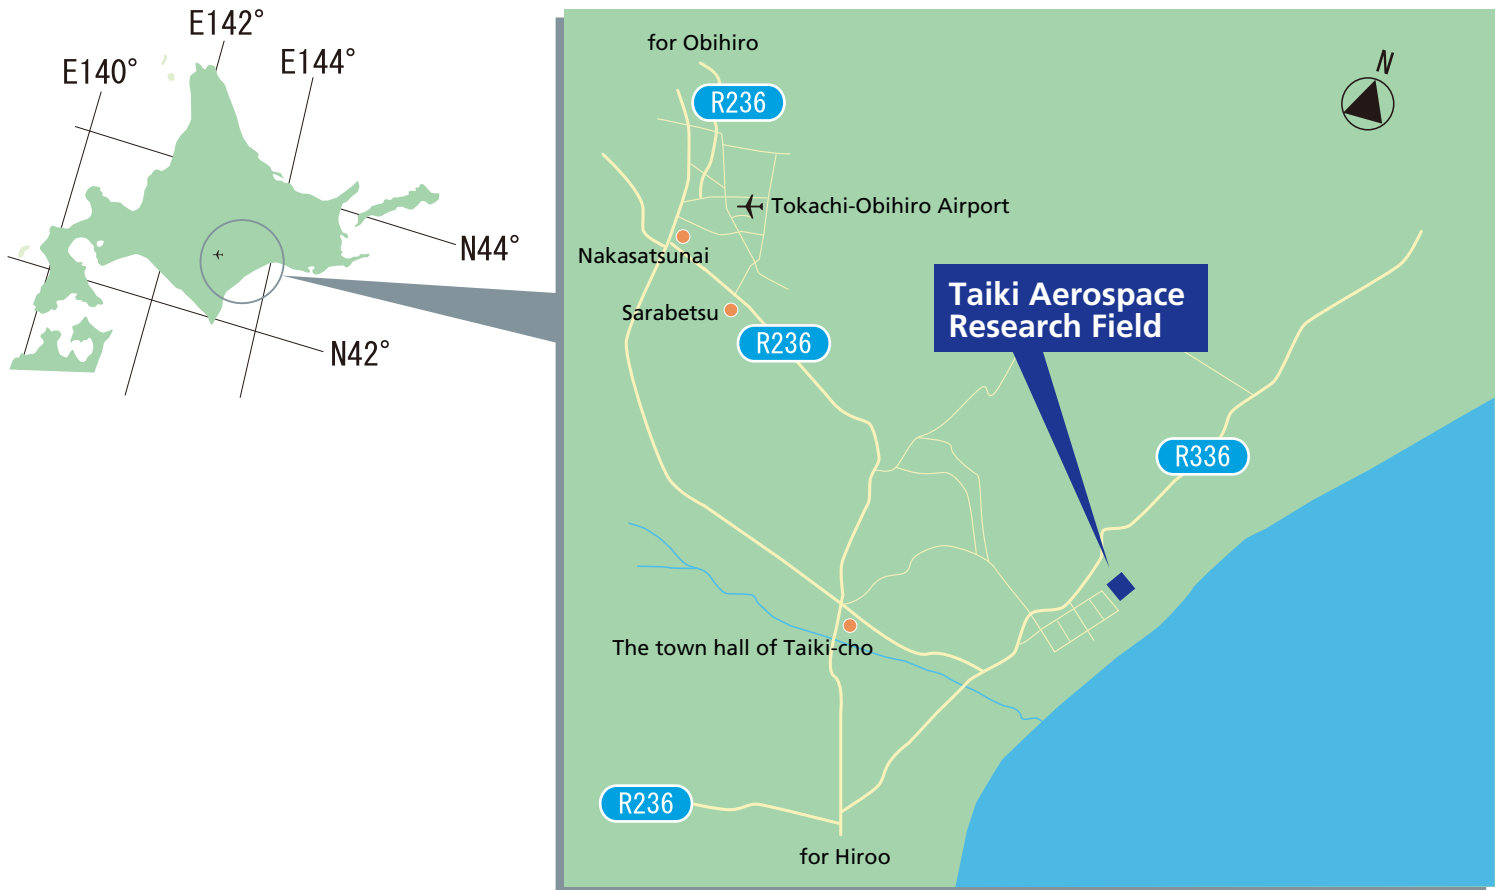

Taiki Aerospace Research Field ACCESS

By Train

About 1 hour and 20 minutes by taxi from JR "Obihiro" Station on the Nemuro-Honsen line, or about 1 hour and 50 minutes to Taiki-cho by bus, and from there a further 30 minutes by taxi.

By Airplane

About 40 minutes by taxi from Tokachi-Obihiro Airport.