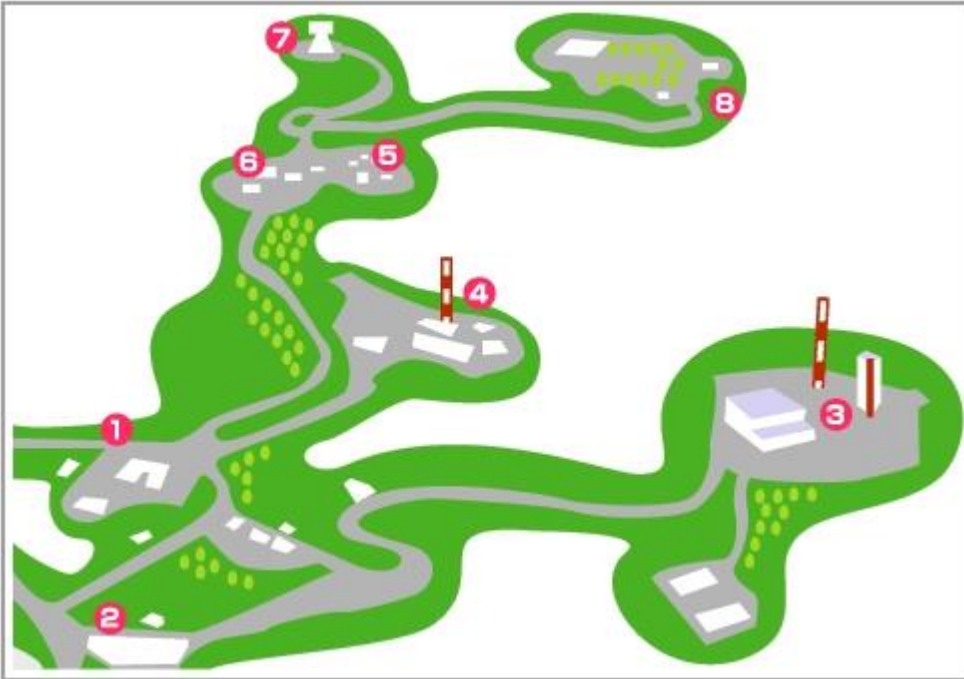

LAYOUT

Uchinoura Space Center

1. Headquarters
2. Space Science Reference Center
3. Mu Center
4. KS Center
5. Control Center
[Radar Center]
6. Telemetry Center
34 meter antenna
7. 20 meter antenna
8. 10 meter antenna