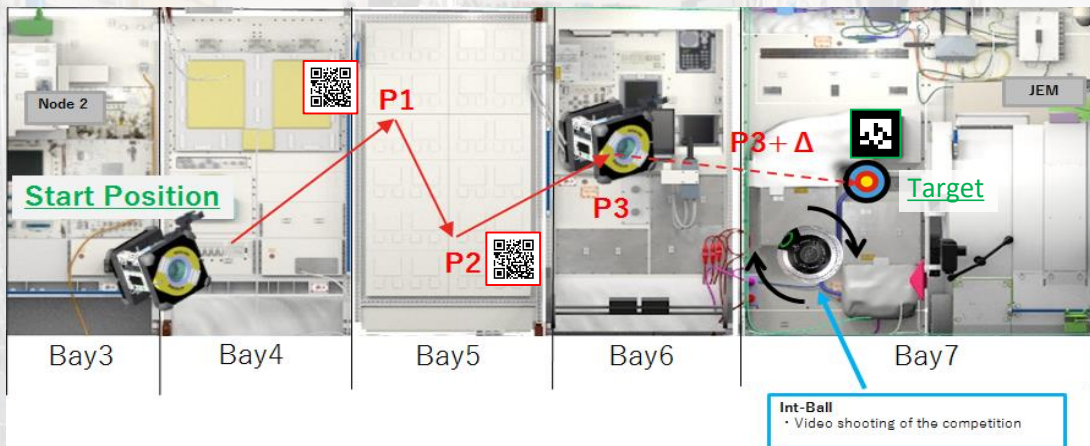

About the Kibo Robot Programming Challenge

The Kibo Robot Programming Challenge(Kibo-RPC) is an educational competition to solve various given problems by using real robots (Astrobee) in the International Space Station (ISS).

This program is hosted by Japan Aerospace Exploration Agency (JAXA) in cooperation of National Aeronautics and Space Administration (NASA).

Game Rules

- Create your own program to control NASA's Astrobee
- Move the Astrobee from the start position to the P3 using the QR code at the P1 and P2.
- Find the target at the P3 and stop at the appropriate distance from the target using the AR tag.
- Use an image processing algorithm to illuminate the center of the target with a laser pointer.
- Scores are calculated based on the time to complete the game, accuracy of the target illumination, etc.

Event Schedule(Tentative)

- Initial release of simulation environment: November 20th 2019.
- Preliminary Round: Between April and June 2020. Hosted by domestic space agency.
- ISS Final Round: Around September 2020. (Held with connecting ISS and Tsukuba Space Center.)

Entry Qualification

1. **Students up to graduate school in Kibo-ABC member country*** expressing the participation in the Kibo-RPC can apply for the competition. Please check Kibo-RPC HP for your country's participation in the Kibo-RPC. Foreign students and immigrants are also eligible.

* Participation of students from U.S.A is also under coordination.

2. A team is comprised of **more than 3 members**.

For more information at Kibo-RPC HP: <http://iss.jaxa.jp/en/kuoa/krpc/>

General contact point: Kibo-RPC secretariat (E-mail : Z-KRPC@ml.jaxa.jp)