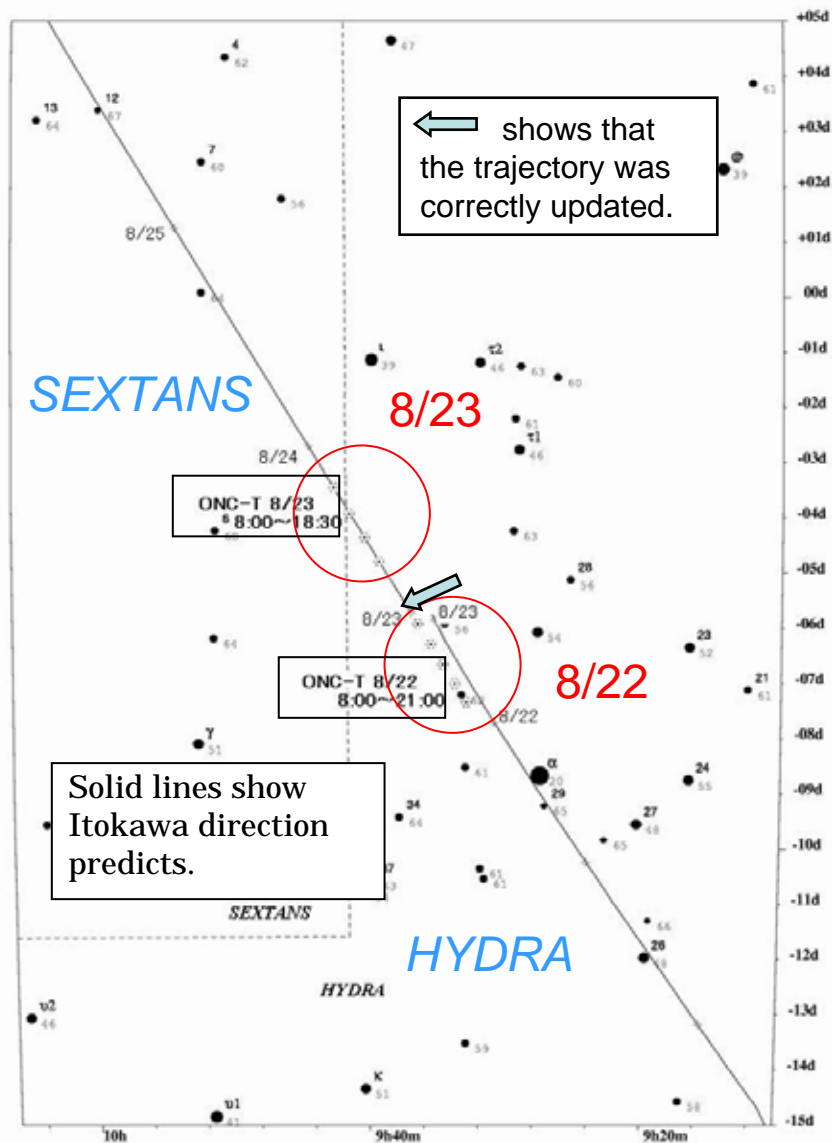

# Itokawa loci exposed with optically navigated trajectory

LEGEND: 9b3m, 05d line 7.0

- Circles are Itokawa images taken by Telescopic Optical Navigation Camera (ONC-T).
- Solid lines are Itokawa loci predicted seen from Hayabusa. They were correctly updated, so that the 8/23 images could be on the predict.